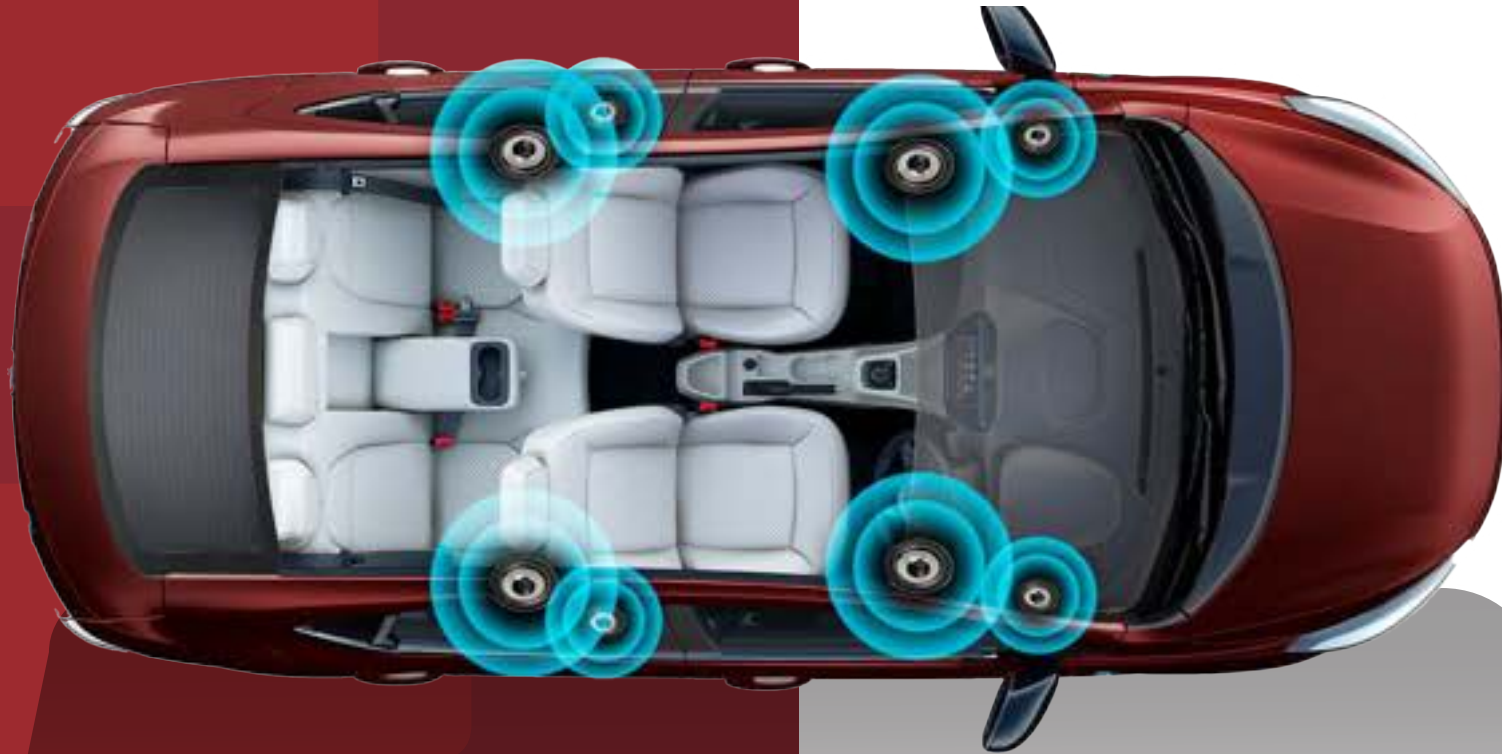

Entertainment.ev

A life that makes you feel alive.

4 Speakers + 4 Tweeters

Surround yourself with good vibes with the 8 speaker system.