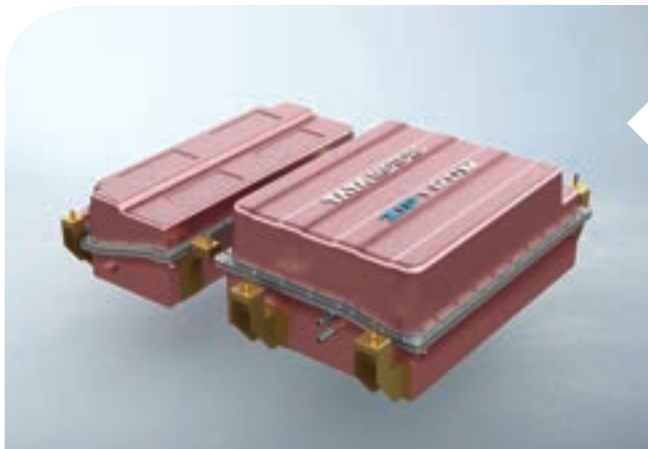

# Safe.ev

A life that lets you live.

★★★★ 4 STAR RATING

While the Tigor.ev is a powerhouse of style, it also emphasises on safety with its strong structural integrity with GNCAP 4 Star Rating.

## IP67 Rated Battery Pack and Motor

Powered by Ziptron technology, your Tigor.ev comes with waterproof and dustproof IP67 rated battery pack and motor.